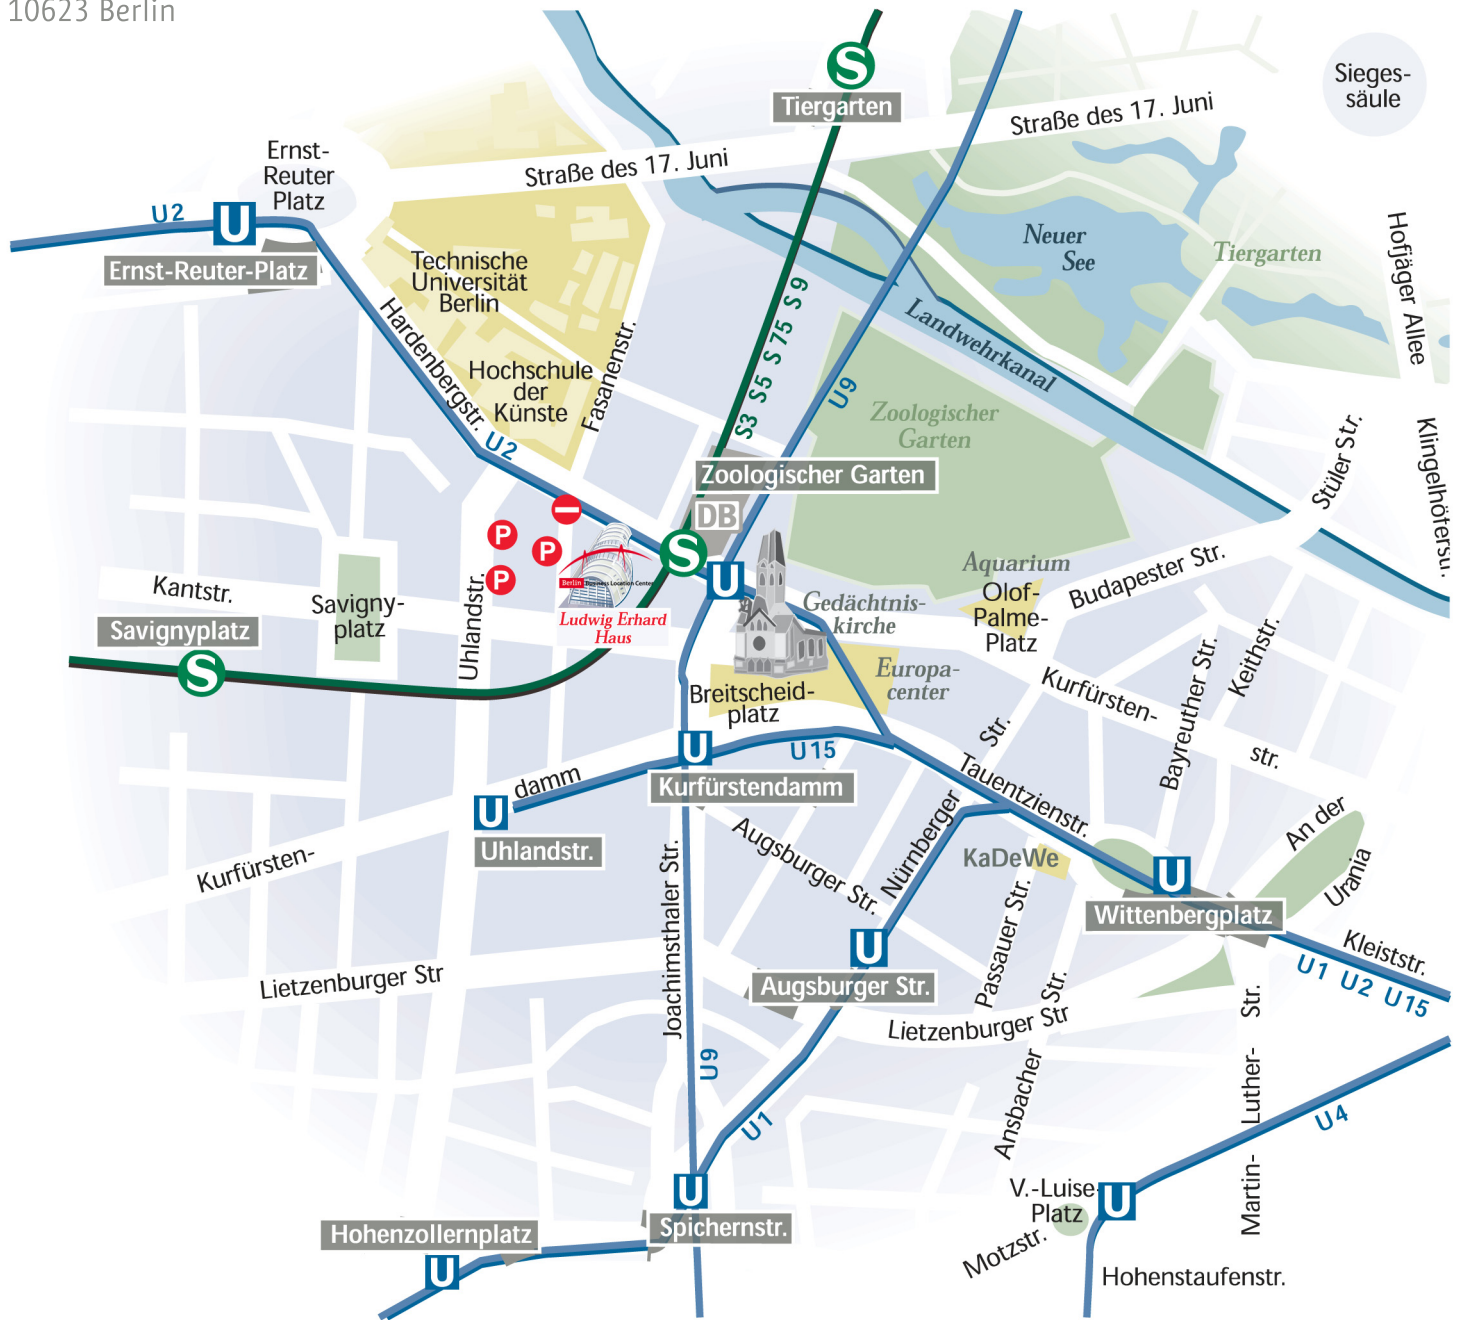

# The Business Location Center is a project of Berlin Partner for Business and Technology and is located here:

Ludwig Erhard Haus  
Fasanenstr. 85  
10623 Berlin

## Please use the parking garage opposite Ludwig Erhard Haus!

Parking entrances are on Fasanenstraße and Uhlandstraße.  
You'll get a ticket for free parking at the Berlin Partner for Business and Technology reception desk.

Contipark  
Parkhaus Uhland-Kant-Fasanenstraße (UKF)  
Fasanenstraße 6  
10623 Berlin