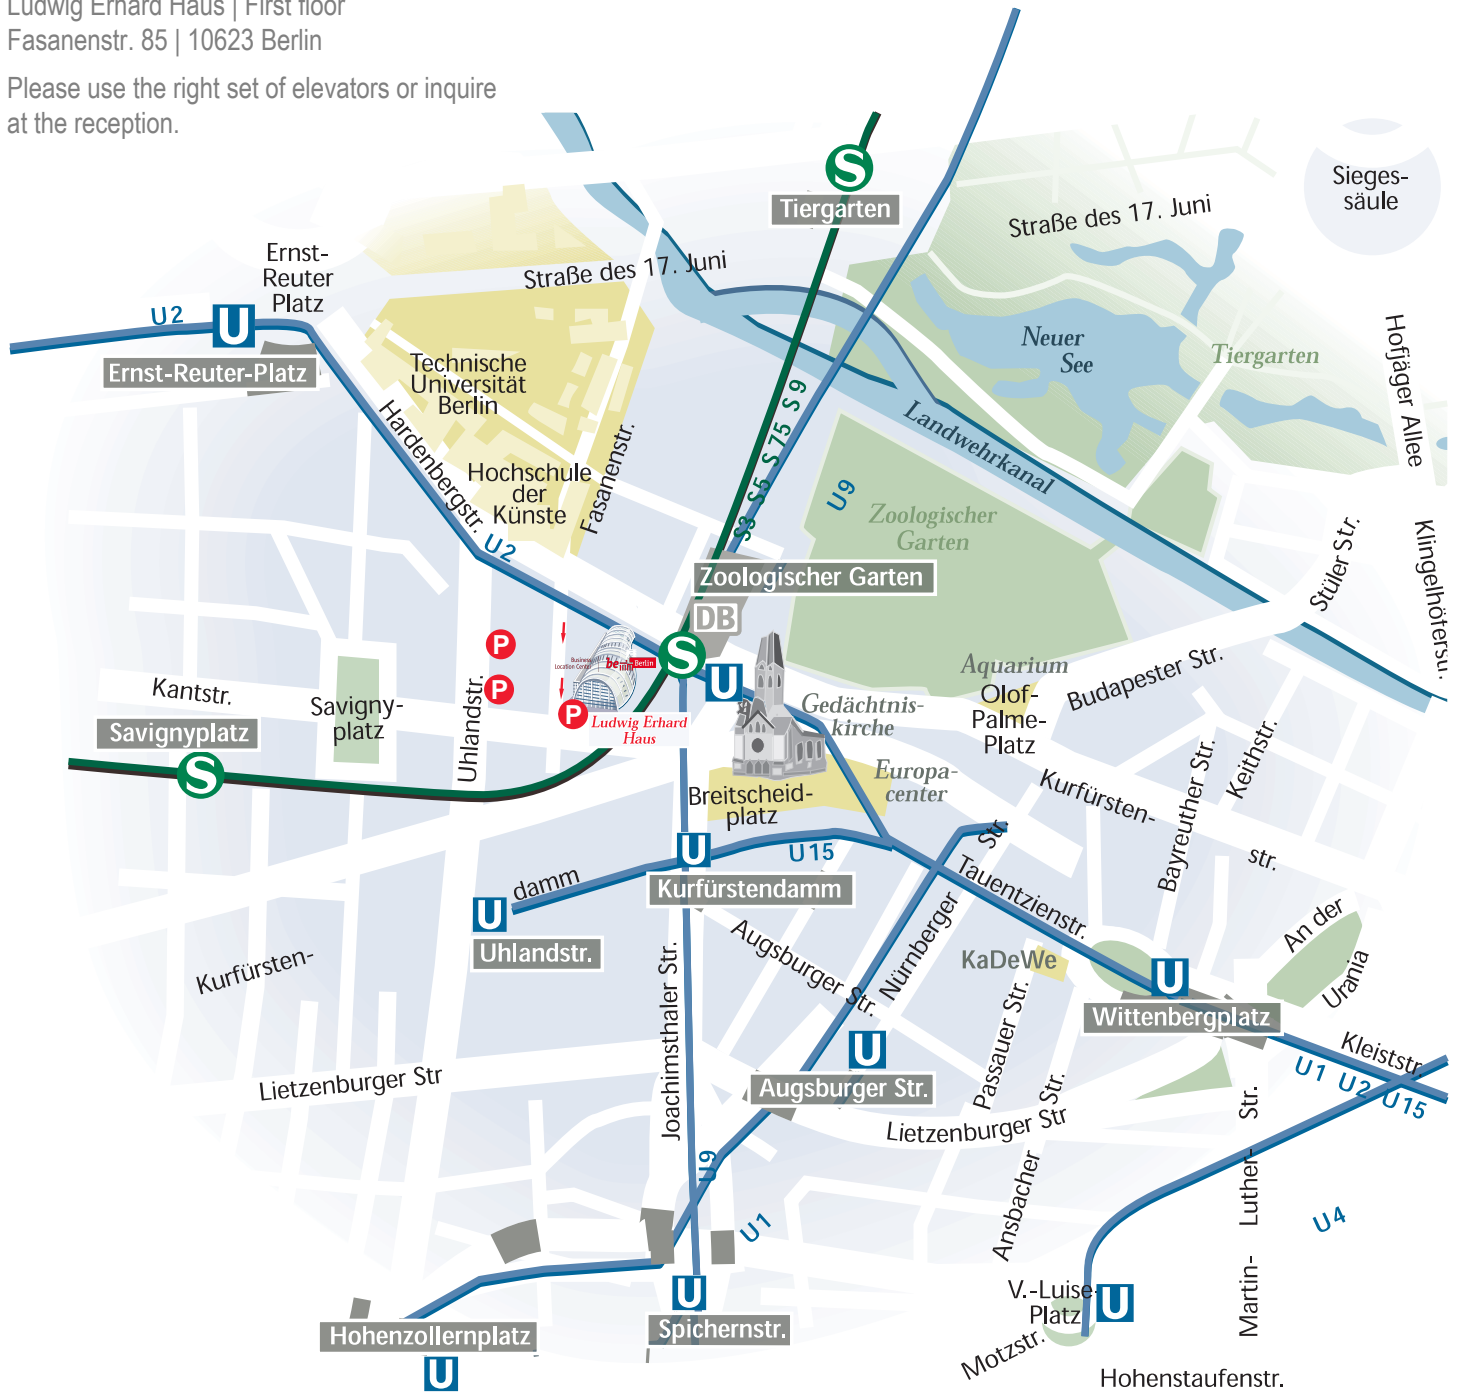

The Business Location Center is a project of Berlin Partner for Business and Technology and is located here:

Business Location Center

Ludwig Erhard Haus | First floor
Fasanenstr. 85 | 10623 Berlin

Please use the right set of elevators or inquire at the reception.

Please use the parking garage of Ludwig Erhard Haus!

Contipark
Parkhaus Uhland-Kant-Fasanenstraße (UKF)
Fasanenstraße 6
10623 Berlin

Opening hours: 06 AM - 23 PM
Exit: always open